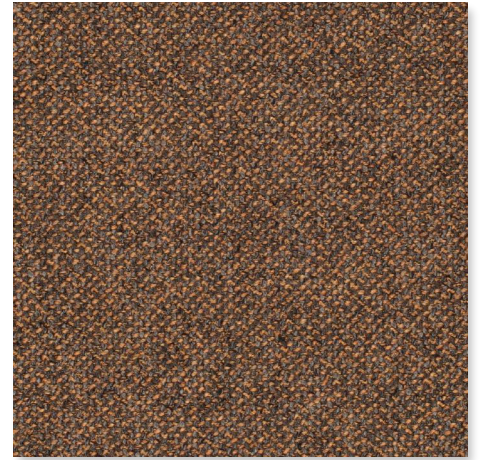

060 AUTUMN
MATTEO CK3066