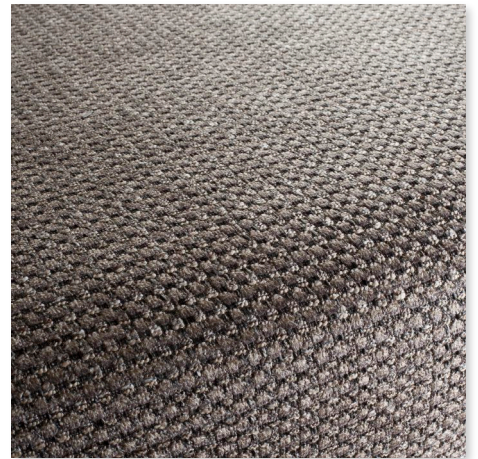

ZAHRA is a high-quality chenille upholstery fabric that combines durability with a soft, inviting feel. Available in ten carefully curated colourways – ideal for contemporary interior concepts with a refined sensibility.

**ZAHRA CK4384  
GRUPPE 10**

**070 ECRUE**  
ZAHRA CK4384

**073 HONEY**  
ZAHRA CK4384

**071 BEIGE**  
ZAHRA CK4384

**072 ROCK**  
ZAHRA CK4384

**092 PEPPER**  
ZAHRA CK4384

**021 SHELL**  
ZAHRA CK4384

**094 NIGHT**  
ZAHRA CK4384

#### ZAHRA CK4384

Zusammensetzung:  
61% Polyacryl, 38% Polyester, 1% Viskose

Breite: 145 cm

Rapport: 0 cm

Martindale: 30000

Pflegehinweise: